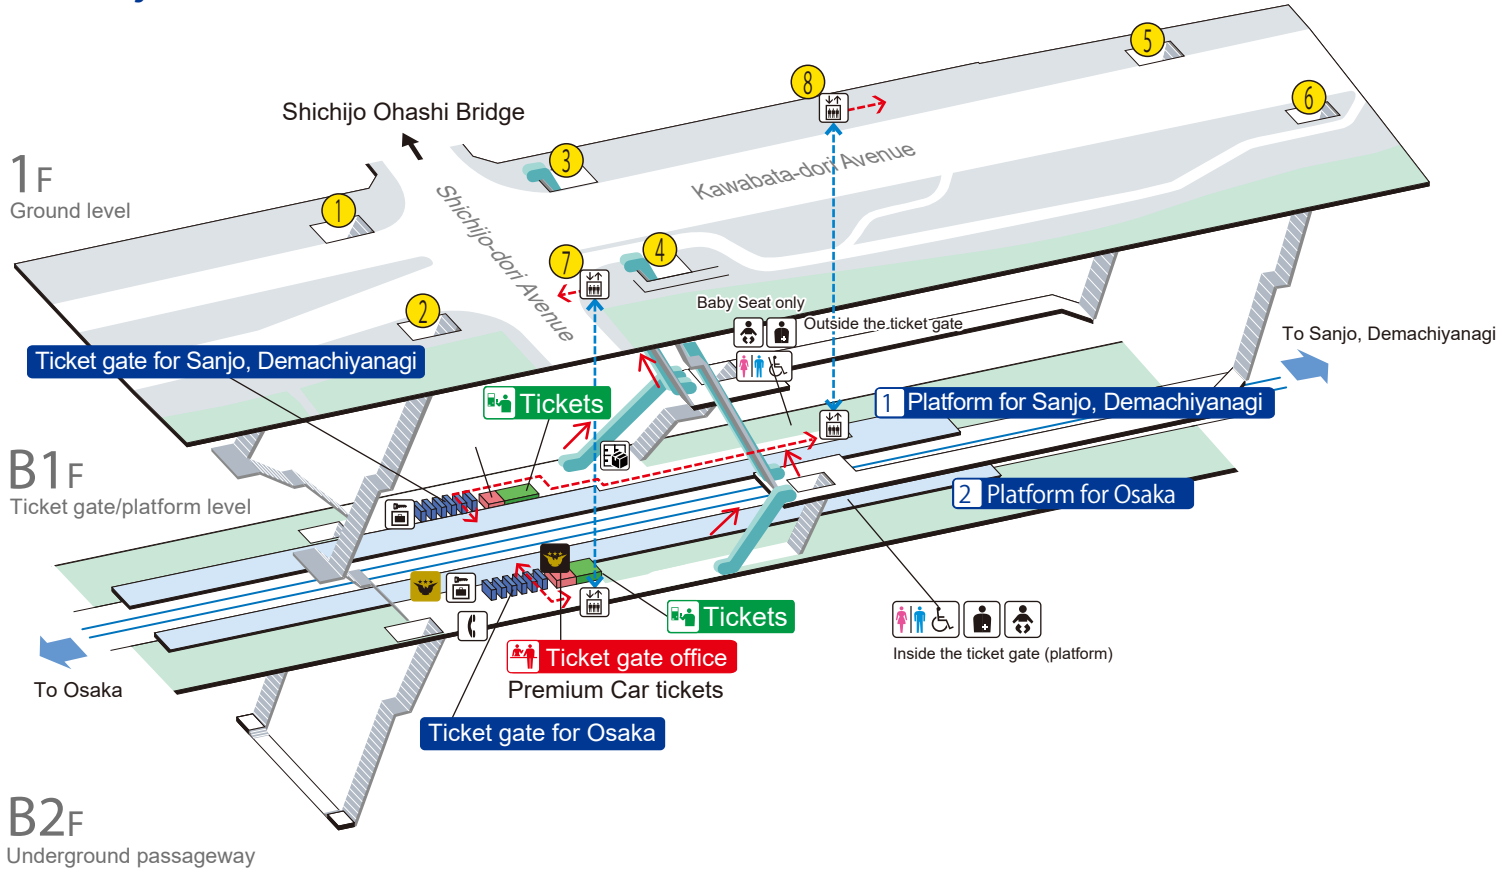

Shichijo Station

① To Gion-shijo, Sanjo, Demachiyanagi

② To Osaka Major stops: Fushimi-inari, Tambabashi, Kyobashi, Temmabashi, Yodoyabashi, Nakanoshima

	Stairs		Concourse inside ticket gate		Passageway		Elevator route
	Escalator		Platform		Facilities		Accessible route
	Ticket gate		Baby Keep, Baby Seat changing facilities		Telephones		Parcel delivery locker
	Elevator		Ostomy toilet		Coin lockers		Entrance/exit no.
	Wheelchair-accessible lavatory		Premium Car tickets		Premium Car/Liner Tickets Cashless ticket machines		