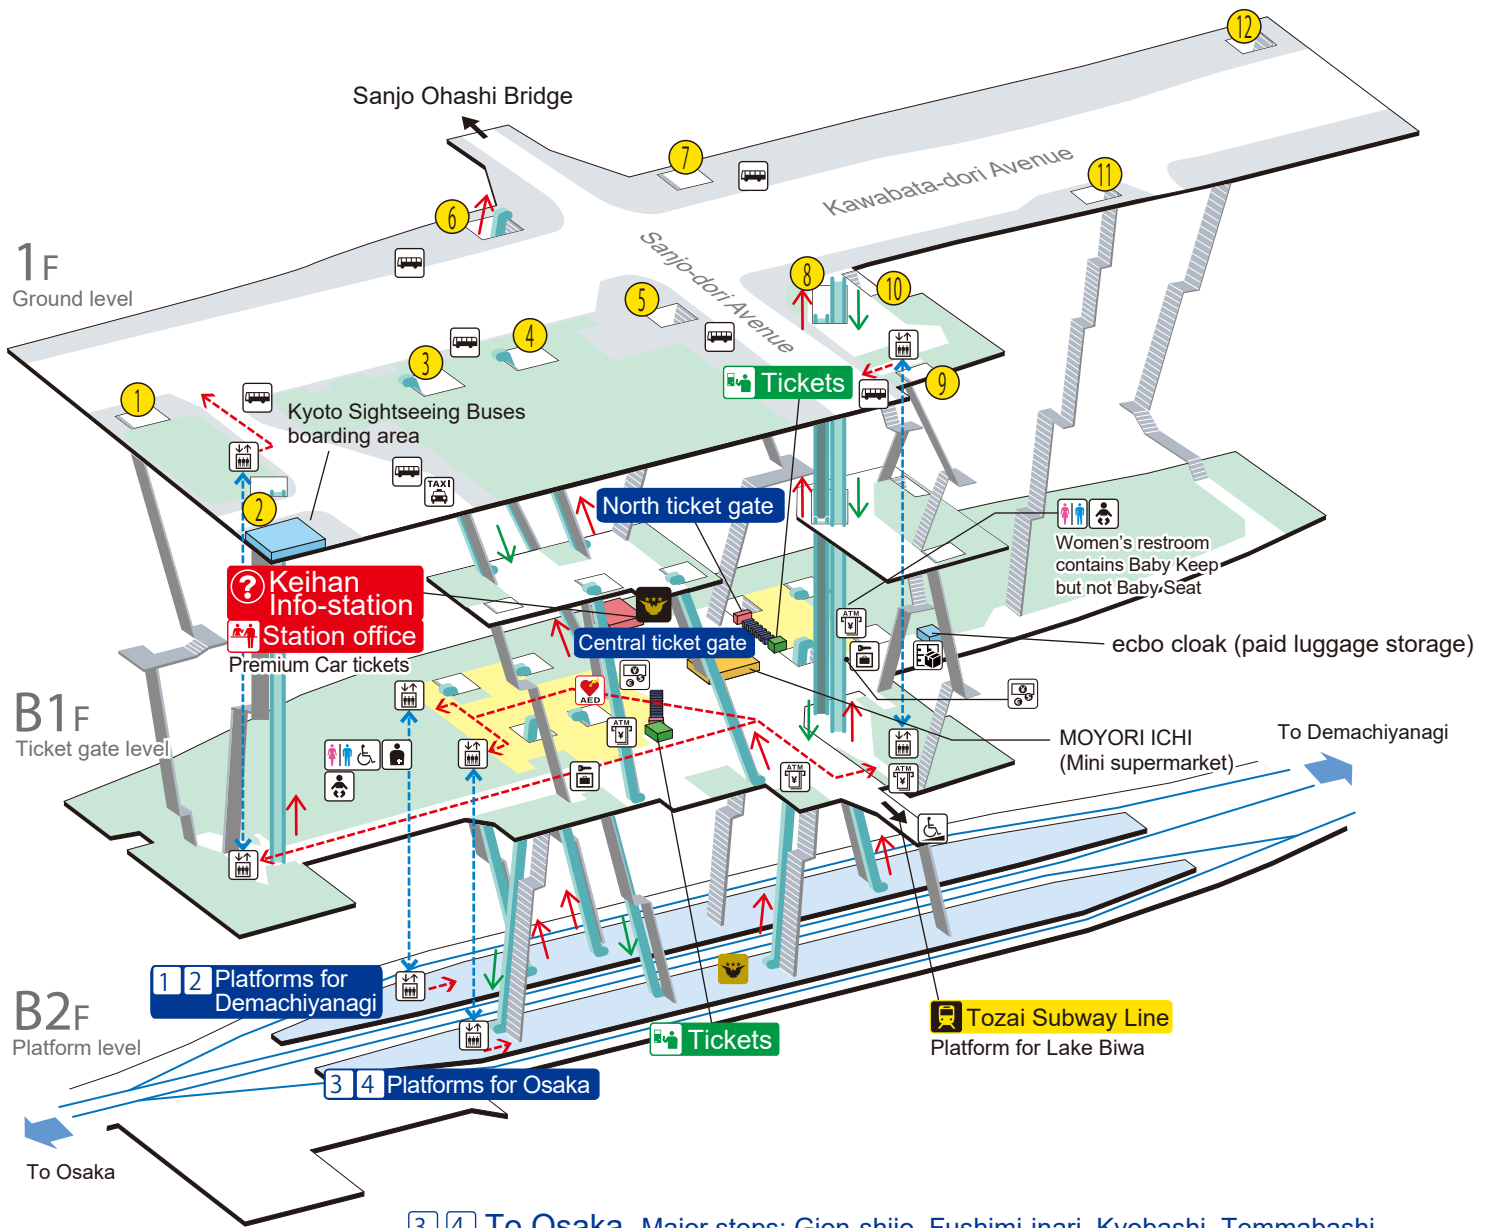

Sanjo Station Transfer to the Tozai Subway Line

3 4 To Osaka Major stops: Gion-shijo, Fushimi-inari, Kyobashi, Temmabashi, Yodoyabashi, Nakanoshima

	Stairs		Concourse inside ticket gate		Passageway		Elevator route
	Escalator		Platform		Facilities		Accessible route
	Ticket gate		Ramp		Telephones		ATMs
	Elevator		Baby Keep, Baby Seat changing facilities		Coin lockers		Taxi stand
	Lavatories		Ostomy toilet		Parcel delivery locker		Bus stop
	Wheelchair-accessible lavatory		Automated external defibrillator		Foreign currency exchange machine		
	Entrance/exit no.		Premium Car tickets		Premium Car/Liner Tickets Cashless ticket machines		