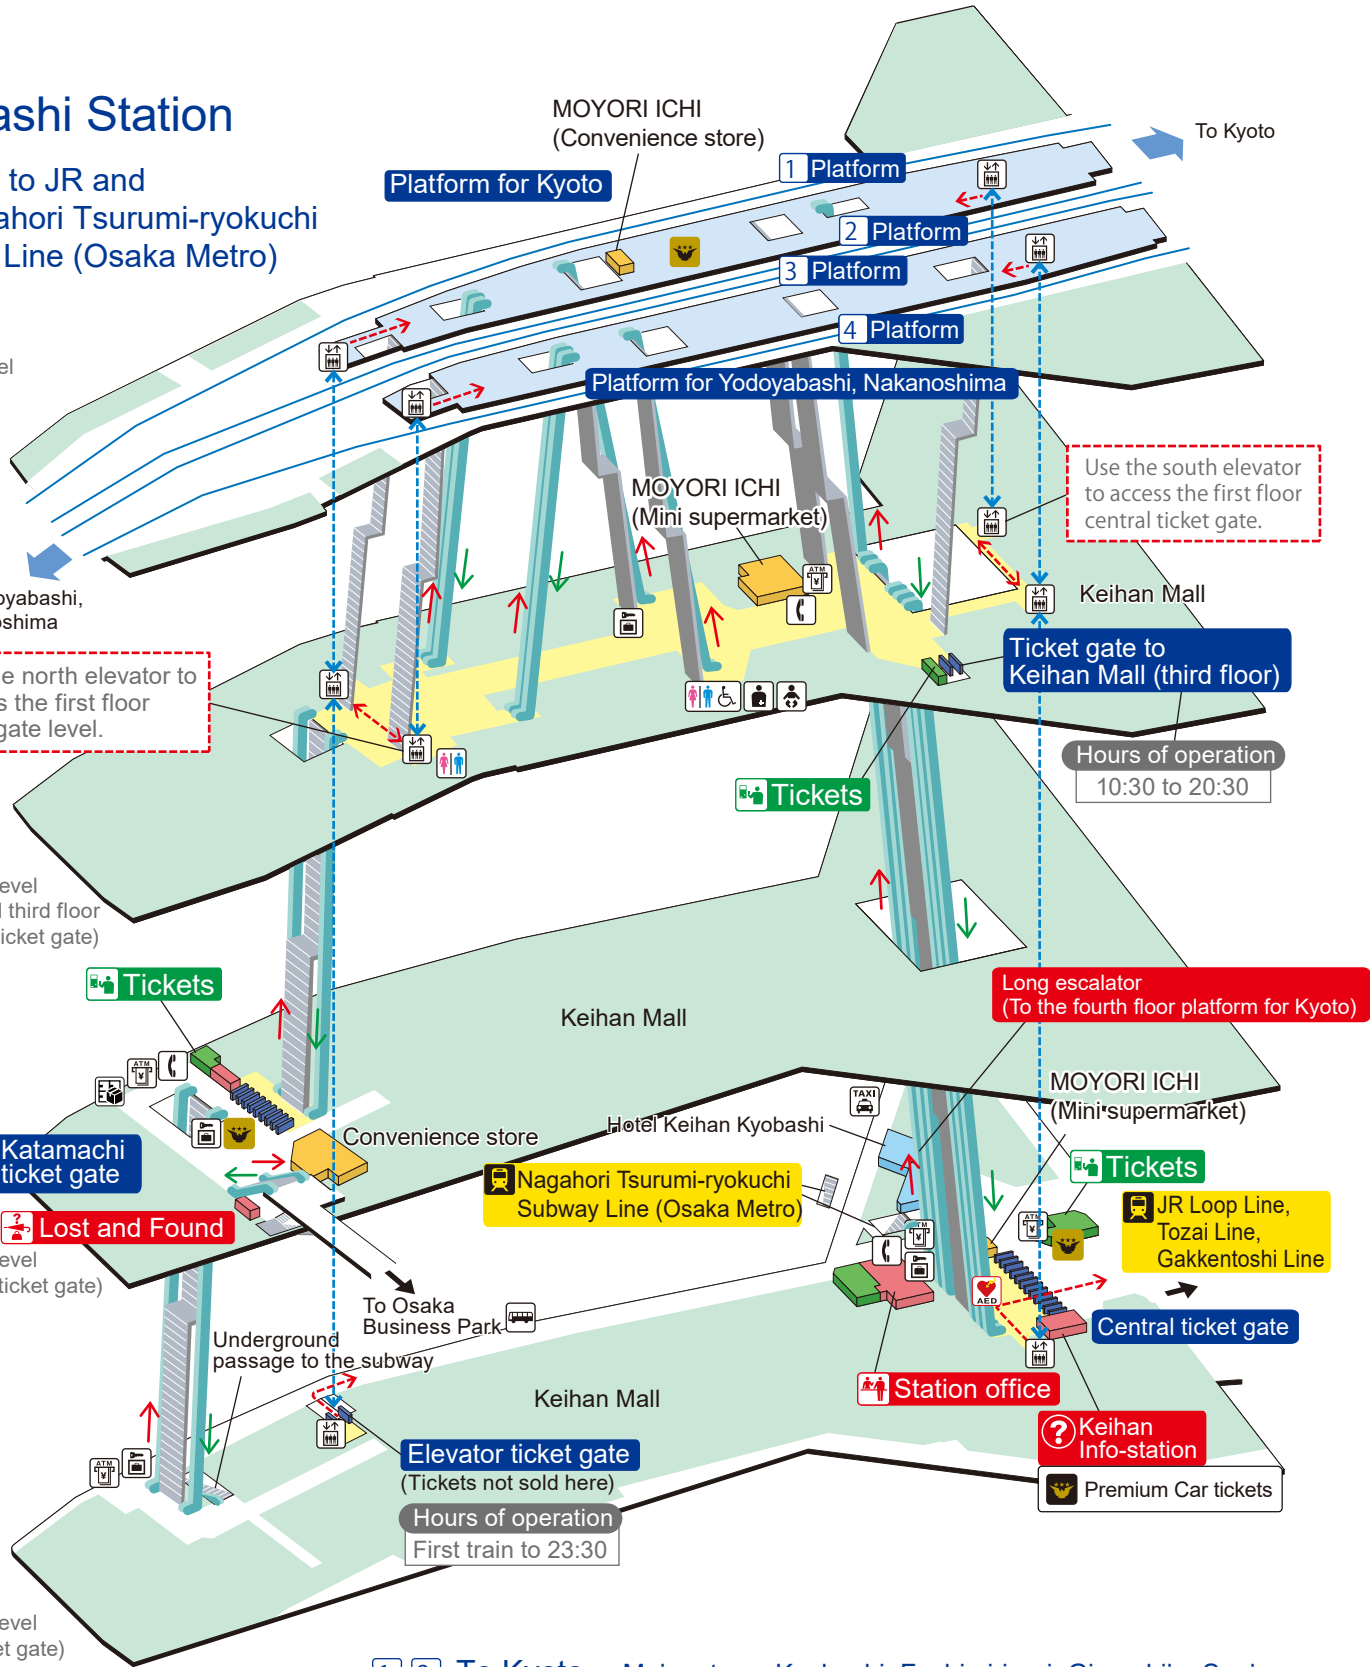

Kyobashi Station

Transfer to JR and the Nagahori Tsurumi-ryokuchi Subway Line (Osaka Metro)

4F
Platform level

3F
Ticket gate level
(Keihan Mall third floor connecting ticket gate)

2F
Ticket gate level
(Katamachi ticket gate)

1F
Ticket gate level
(central ticket gate)

① ② To Kyoto Major stops: Kyobashi, Fushimi-inari, Gion-shijo, Sanjo, Demachiyangai

	Stairs		Concourse inside ticket gate		Passageway		Elevator route
	Escalator		Platform		Facilities		Accessible route
	Ticket gate		Baby Keep, Baby Seat changing facilities		Telephones		Taxi stand
	Elevator		Ostomy toilet		Coin lockers		Bus stop
	Lavatories		Automated external defibrillator		Parcel delivery locker		ATMs
	Wheelchair-accessible lavatory		Premium Car tickets		Premium Car/Liner Tickets Cashless ticket machines		