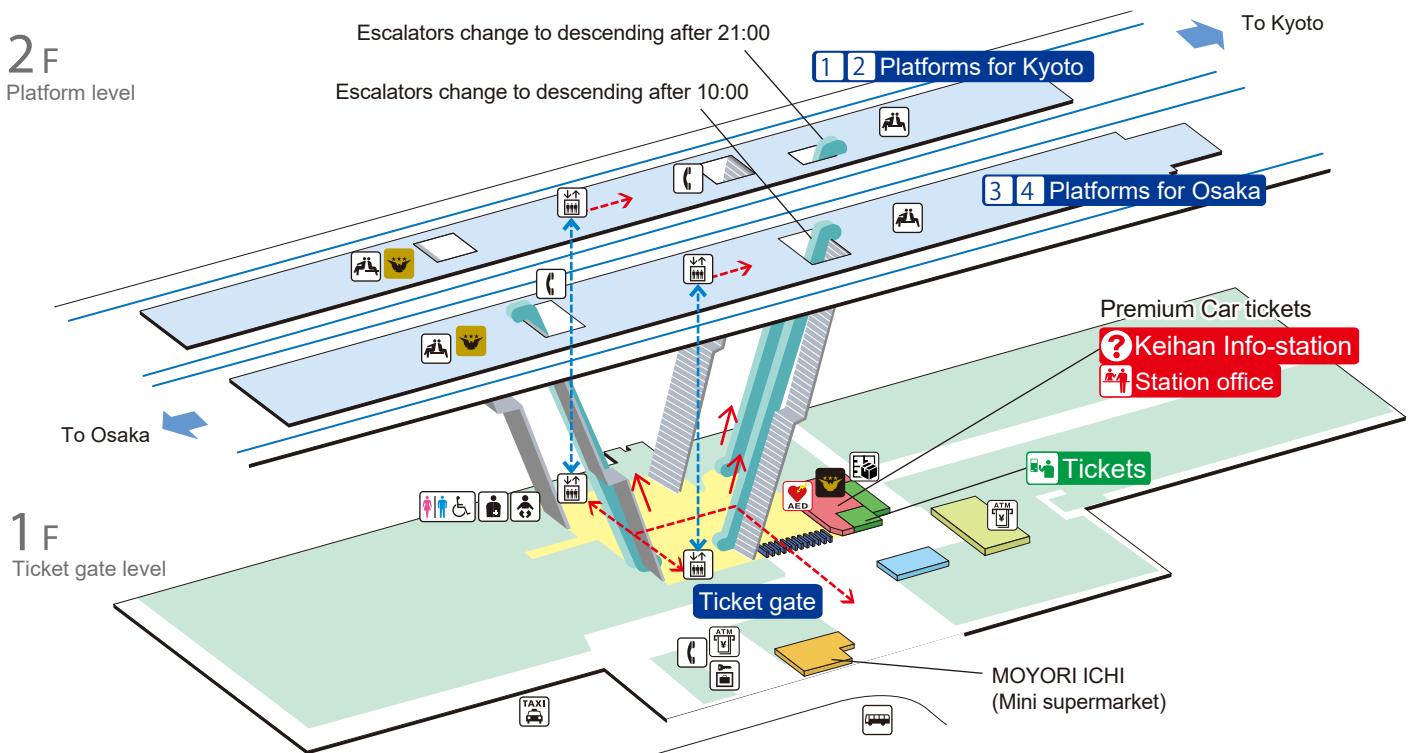

Kuzuha Station

1 2 To Kyoto Major stops: Fushimi-inari, Gion-shijo, Sanjo, Demachiyanagi

3 4 To Osaka Major stops: Kyobashi, Temmabashi, Yodoyabashi, Nakanoshima

	Stairs		Concourse inside ticket gate		Passageway		Elevator route
	Escalator		Platform		Facilities		Accessible route
	Ticket gate		Waiting room		Telephones		Taxi stand
	Elevator		Baby Keep, Baby Seat changing facilities		Coin lockers		Bus stop
	Wheelchair-accessible lavatory		Ostomy toilet		Parcel delivery locker		ATMs
	Automated external defibrillator		Premium Car tickets		Premium Car/Liner Tickets Cashless ticket machines		