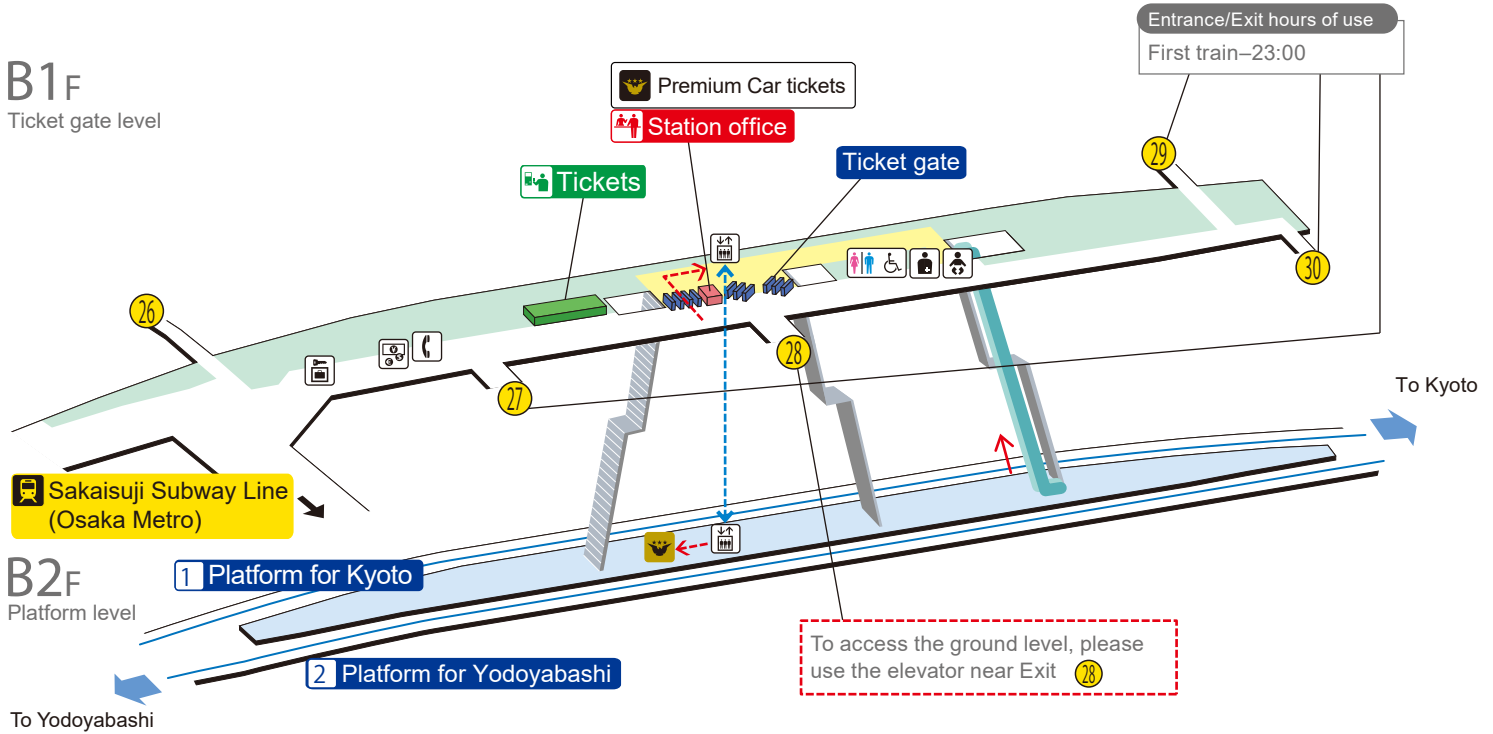

Kitahama Station

Transfer to the Sakaisuji Subway Line (Osaka Metro)

B1F

Ticket gate level

① To Kyoto Major stops: Kyobashi, Fushimi-inari, Gion-shijo, Sanjo, Demachiyanagi

	Stairs		Concourse inside ticket gate		Passageway		Elevator route
	Escalator		Platform		Facilities		
	Ticket gate		Wheelchair-accessible lavatory		Telephones		
	Entrance/exit no.		Baby Keep, Baby Seat changing facilities		Coin lockers		
	Premium Car tickets		Ostomy toilet		Foreign currency exchange machine		
			Premium Car/Liner Tickets Cashless ticket machines				