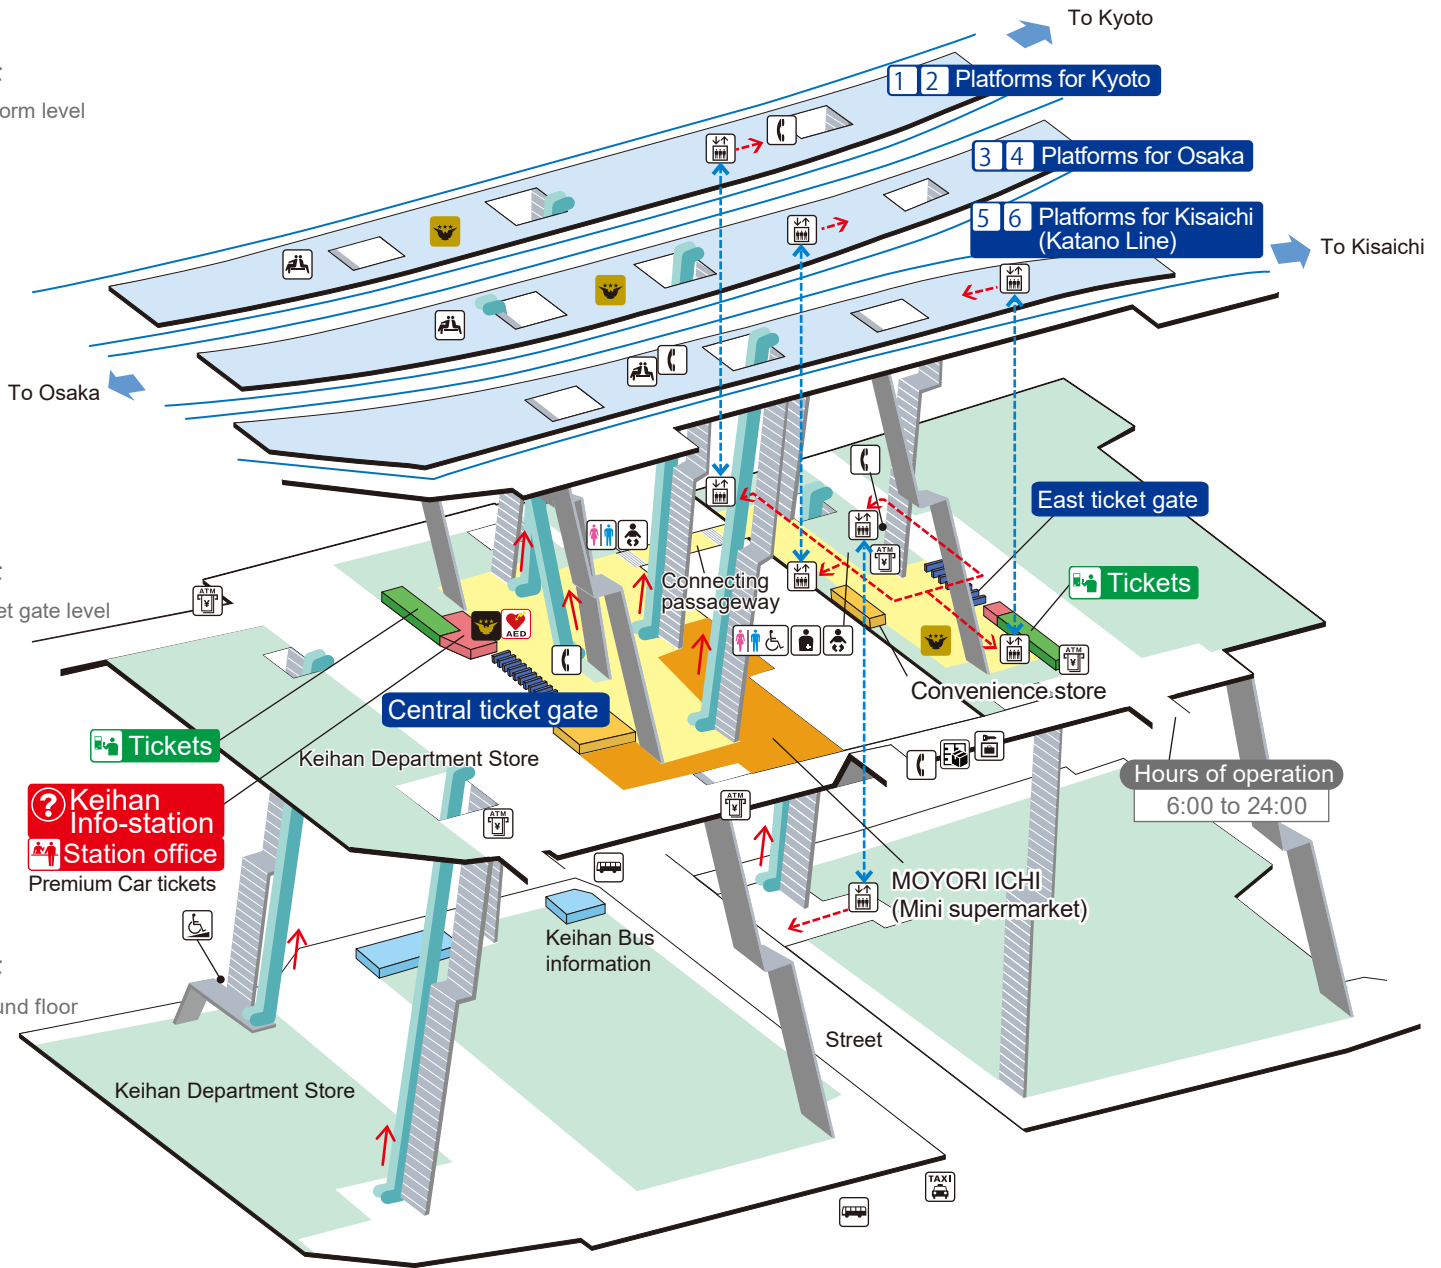

# Hirakatashi Station

3F  
Platform level

2F  
Ticket gate level

1F  
Ground floor

1 2 To Kyoto Major stops: Fushimi-inari, Gion-shijo, Sanjo, Demachiyangi

3 4 To Osaka Major stops: Kyobashi, Temmabashi, Yodoyabashi, Nakanoshima

	Stairs		Concourse inside ticket gate		Passageway		Elevator route
	Escalator		Platform		Facilities		Accessible route
	Ticket gate		Ramp		Telephones		Taxi stand
	Elevator		Waiting room		Coin lockers		Bus stop
	Lavatories		Baby Keep, Baby Seat changing facilities		ATMs		
	Wheelchair-accessible lavatory		Ostomy toilet		Parcel delivery locker		
	Automated external defibrillator		Premium Car tickets		Premium Car/Liner Tickets Cashless ticket machines		